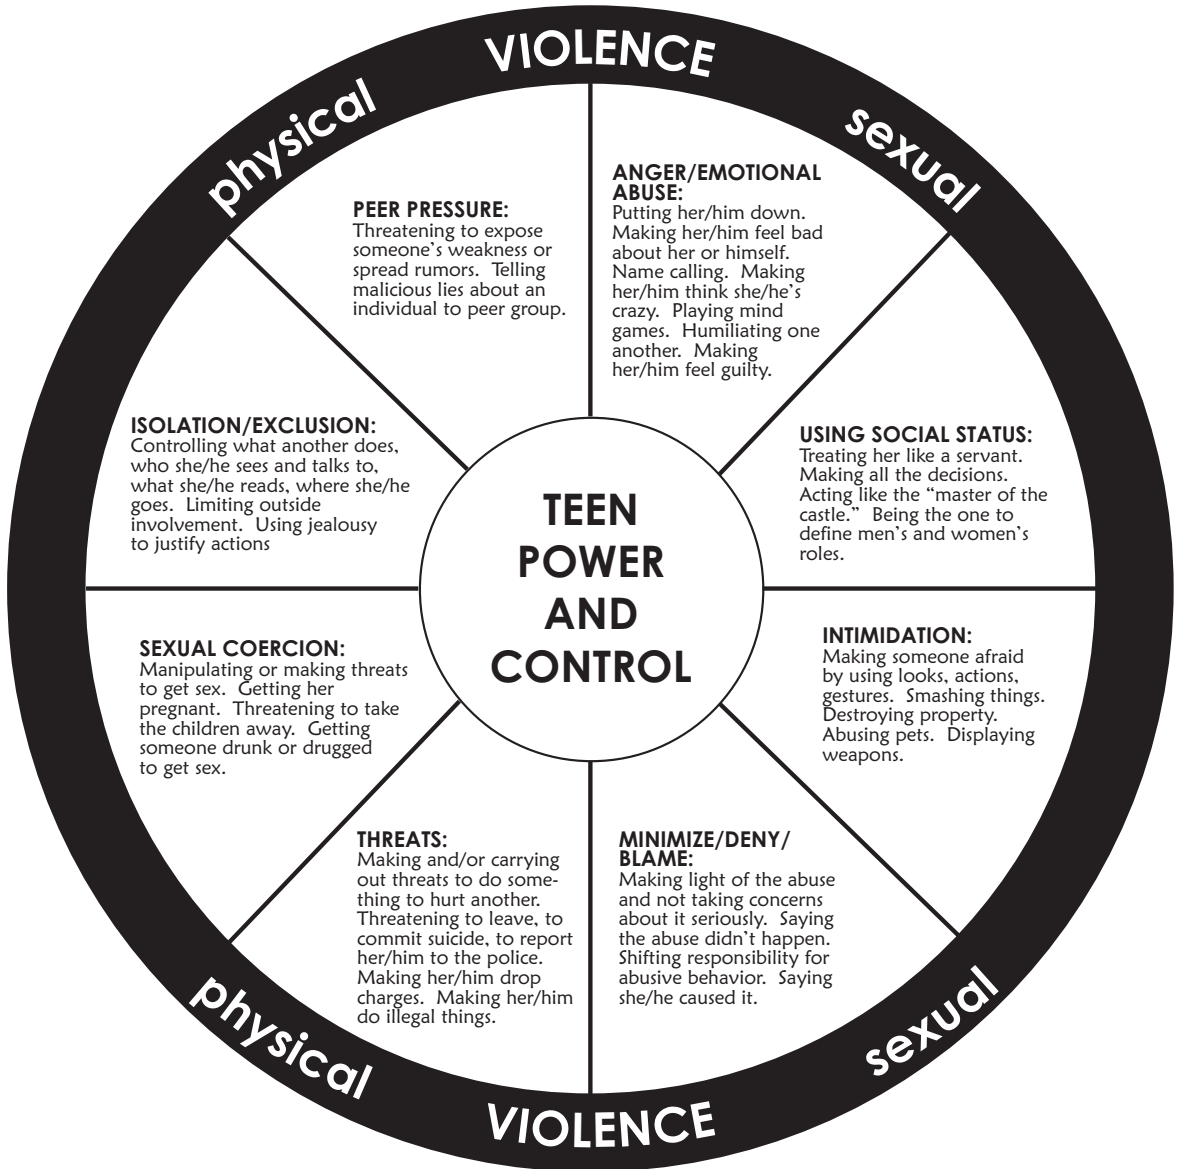

TEEN POWER AND CONTROL WHEEL

Adapted from:
Domestic Abuse Intervention Project
202 East Superior Street
Duluth, MN 55802
218.722.4134

Produced and distributed by:

NATIONAL CENTER
on Domestic and Sexual Violence
training • consulting • advocacy
4612 Shoal Creek Blvd. • Austin, Texas 78756
512.407.9020 (phone and fax) • www.ncdsv.org